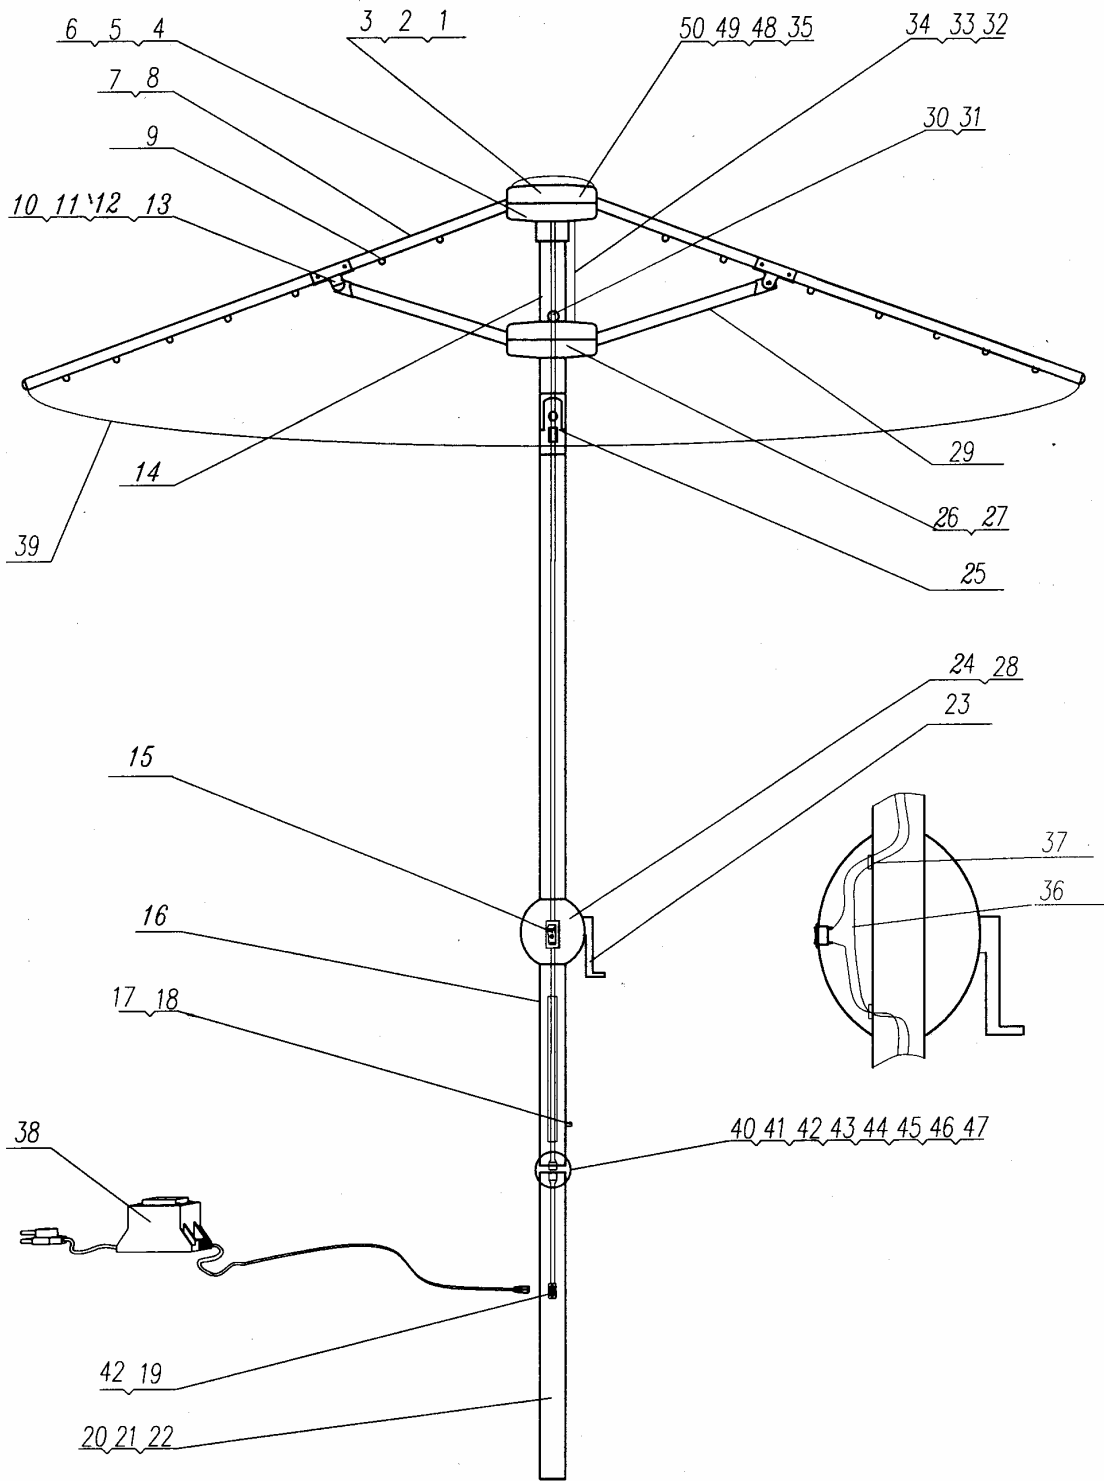

PRIMO 11' W/Lights Diagram & Parts list

Primo Lights 11 Part List

Item No.	Parts Name	Diagram	Qty (Pcs)
PRB01	Appliance mantle on upper hub		1
PRB02	Appliance mantle cover		1
PRB03	Self-tapping screw		4
PRB04	Upper hub		1
PRB05	Rib pin of hub		
PRB06	Self-tapping screw for upper hub		4
PRB07	Long rib		8
PRB08	Rib(w/starlight's) cap		8
PRB09	Star light string		8
PRB10	Rib connector		8
PRB11	Self-tapping screw for rib connector		16
PRB12	nut		16
PRB13	Bolt		16
PRB14	Upper pole		1
PRB15	Switch		1
PRB16	pole		1
PRB17	Push button		1
PRB18	Twist spring		1
PRB19	Double hole socket		1
PRB20	Lower pole		1
PRB21	Lower pole cap		1
PRB22	Lower pole sleeve		1
PRB23	Crank handle		1
PRB24	Crank cover		1

PRB25	Tilt		1
PRB26	Lower hub holder		1
PRB27	Lower hub top		1
PRB28	Self-tapping screw for crank cover		4
PRB29	Short rib		8
PRB30	Stop point		1
PRB31	Self-tapping screw for stop point		1
PRB32	Rope		1
PRB33	Pulley		1
PRB34	Pulley pin		1
PRB35	Umbrella cap		1
PRB36	Two core wire		2.2m
PRB37	Wire clip		2
PRB38	Transformer		1
PRB39	Umbrella canopy		
PRB40	Sleeve for socket		1
PRB41	Socket		1
PRB42	Securing screw		4
PRB43	Direction insert		1
PRB44	Sleeve for plug		1
PRB45	Plug		1
PRB46	Spring		1
PRB47	Self-tapping screw		4
PRB48	Connecting piece 1 for wire		1
PRB49	Connecting piece 2 for wire		1
PRB50	Self-tapping screw		8