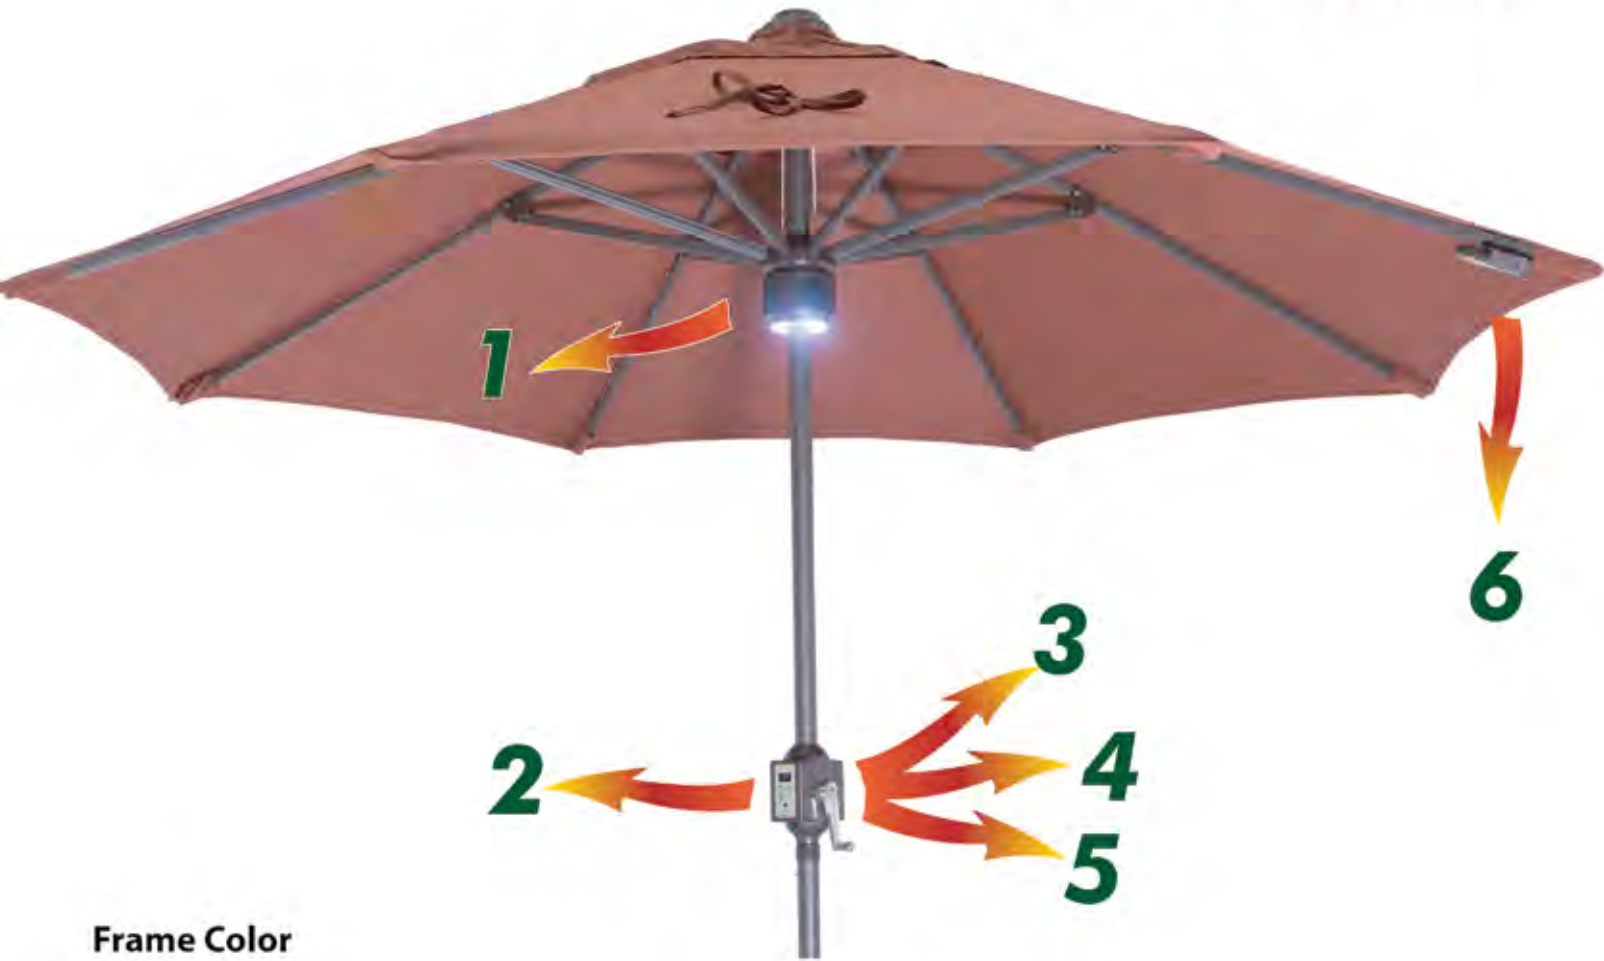

UPR938 Primo Sing2 U Market Umbrella

SING2U

Frame Color

A. Bronze

A/C Charger

Size	9' Octagon	Frame color	A. Bronze Black	Ribs	8 Rib 14.5x23x1	Pole	1 1/2 x 1 1/2 (38 x 38 mm)
Tilt	No	Center Light	Yes	Rib Lights	No	Shade Area	64 sq ft (5.89 sq M)
Assembly Dimension	9' x 99" H	Wind Vent	Yes	Bar Height Pole	Yes, 46" H	Power Source	110/8.4V; DC Battery
Carton Size	63" x 7.5" x 7.5" (160 x 19 x 19 cm)			Gross Weight	23 lb/10.5 kg	Shipping Method	UPS/FedEx Trucking

1. Audio System/LED Light

2. Control Panel

**3. iPod Holder (iPod not included)
Weather Protection Cover**

4. Light Switch

5. Removable Battery

**6. Remote Control
on the Rib**

DESCRIPTION & SPECIFICATIONS

- Dual band stereo system with iPod/MP3/MP4/Walkman/Phones compatibility
- Easy to reach & operate
- Control panel with bright LCD
- Displays time, temperature and radio station
- Can preset up to 5 stations on both AM & FM
- Removable control unit designed for easy storage
- Adjustable antenna
- Wireless remote control with LCD screen displaying time & temperature
- Hi-quality Digital speakers centrally located
- Waterproof housing designed for outdoor use
- Powerful speakers designed to reach a large area for parties
- 8 Ultra bright LED lights for evening entertainment
- State of the Art quality electrical components
- Removable battery pack for easy maintenance
- Hi-quality Lithium battery in waterproof housing
- Convenient holder for iPod/MP3/MP4 or remote control
- Battery could be re-charged indoor or on the umbrella
- Supplying 30+ hours to lights, 9+ hours Stereo or 7+ hours for both