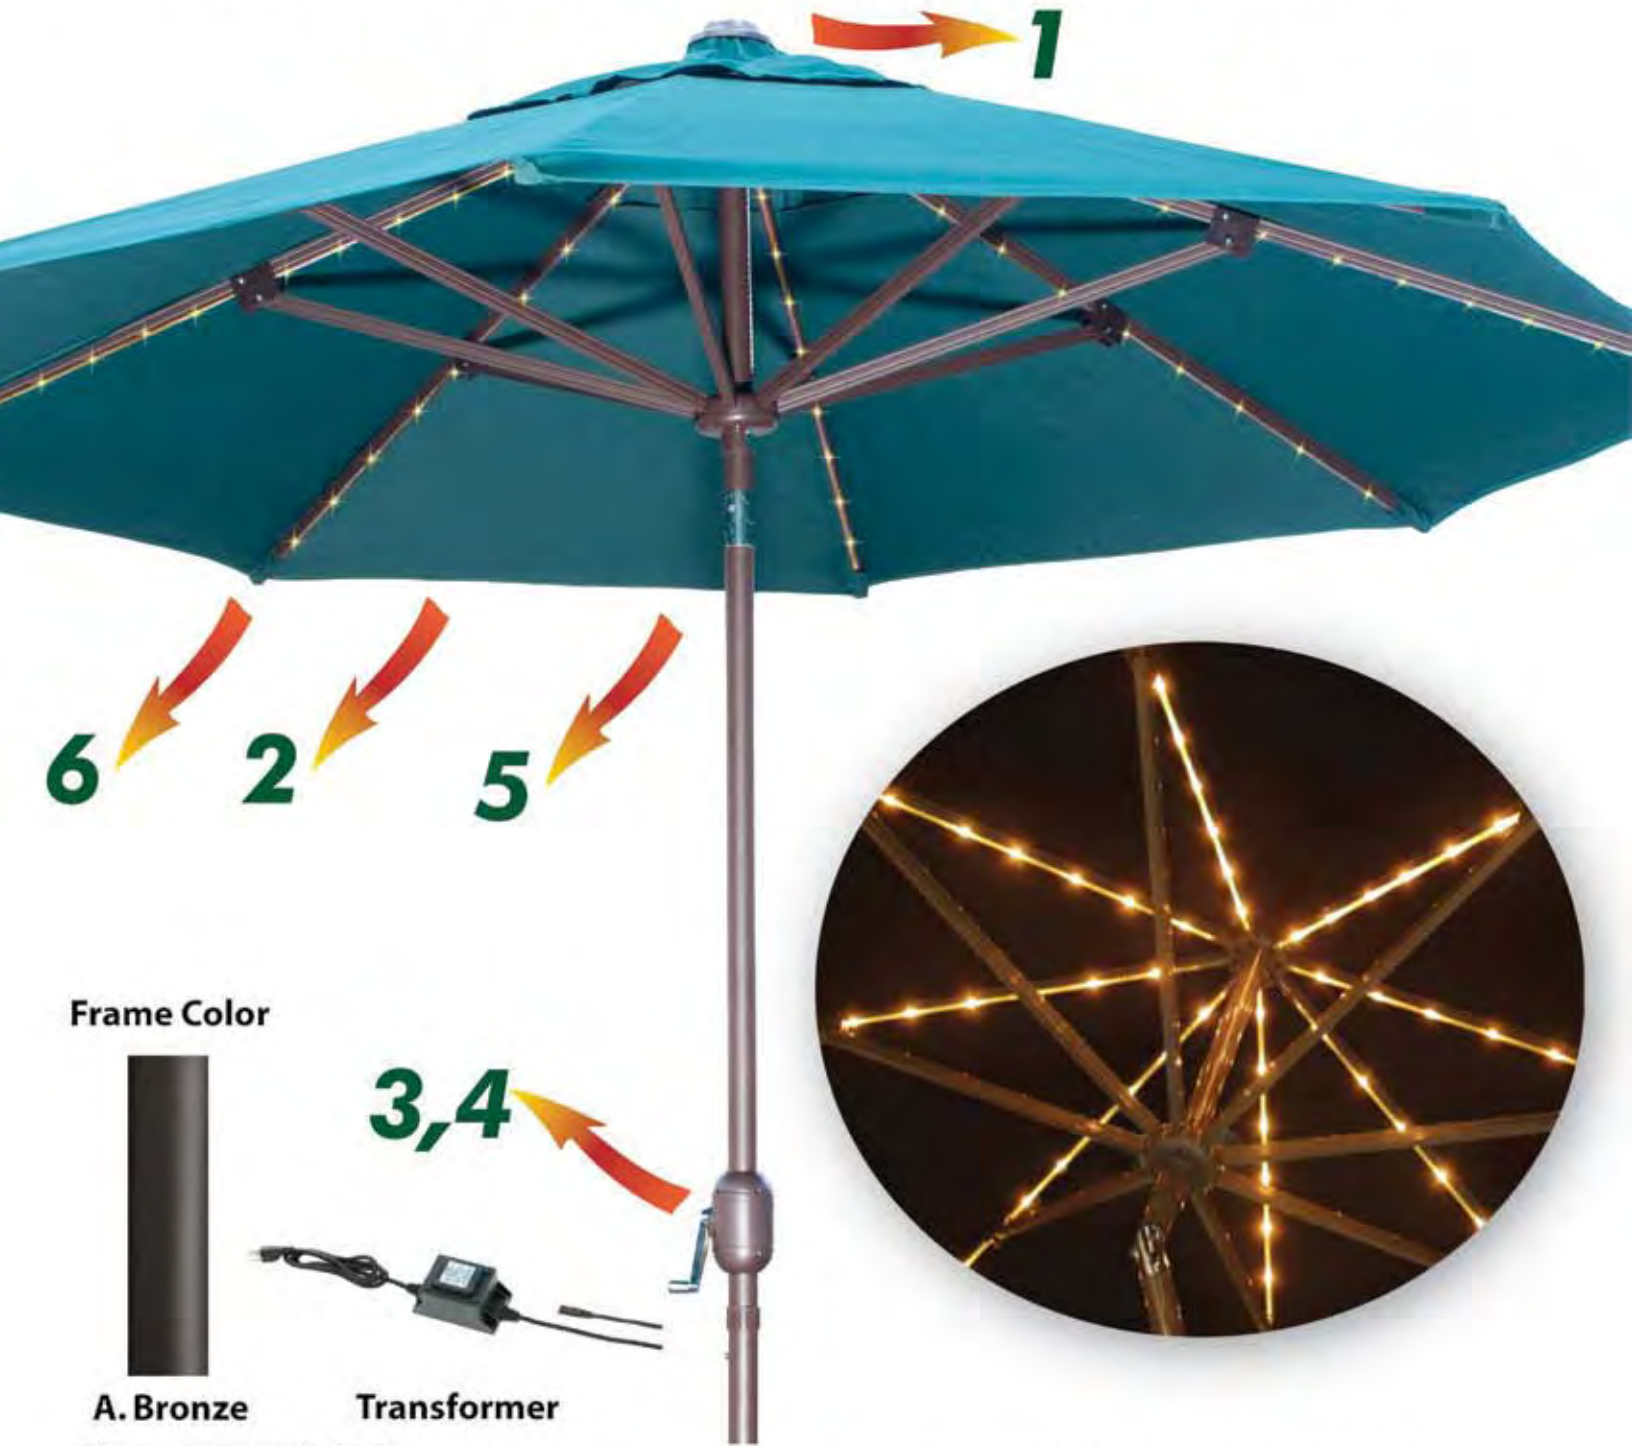

UPR932 Primo Lights Market Umbrella

Frame Color

A. Bronze

Transformer

Please see our price list for more detailed product specifications.

Compatible Accessory: UA-Serenata

| | | | | | | | |
|--------------------|------------------|--------------|-------------------------------|--------------|-------------------|-----------------|-------------------------|
| Size | 9' Octagon | Frame color | A. Bronze Black | Channel Ribs | 8 Ribs 14x20x1 | Pole | 1 ½ x 1 ½ 38 x 38 mm |
| Tilt | Yes | Center Light | No | Rib Lights | Yes | Shade Area | 64 sq ft |
| Assembly Dimension | 9' x 99" h | Vent | Yes | Coupling | Push B. | Power Source | 110/12V |
| Bar Height Pole | Yes, Optional | Carton Size | 63"x7.5"x7.5" 160x19x19 cm | Gross Weight | 29 lb/13.2 kg | Shipping Method | UPS/FedEx Trucking |

1. Hidden Pulley

2. 8 Rib Structure

3. Housing w/ Switch

4. Power Connector

5. Tilt Mechanism

6. Built-in Rib Light

DESCRIPTIONS & SPECIFICATIONS

- Built-in rib lights for a clean look
- UL approved indoor/outdoor transformer
- Low voltage design for safety
- 50 K hours life span for lighting system
- 8 Heavy duty extrusion ribs,
- Standard 3 Position tilt
- Hidden Pulley in upper hub
- Nylon hubs and connectors
- Stainless steel hardware